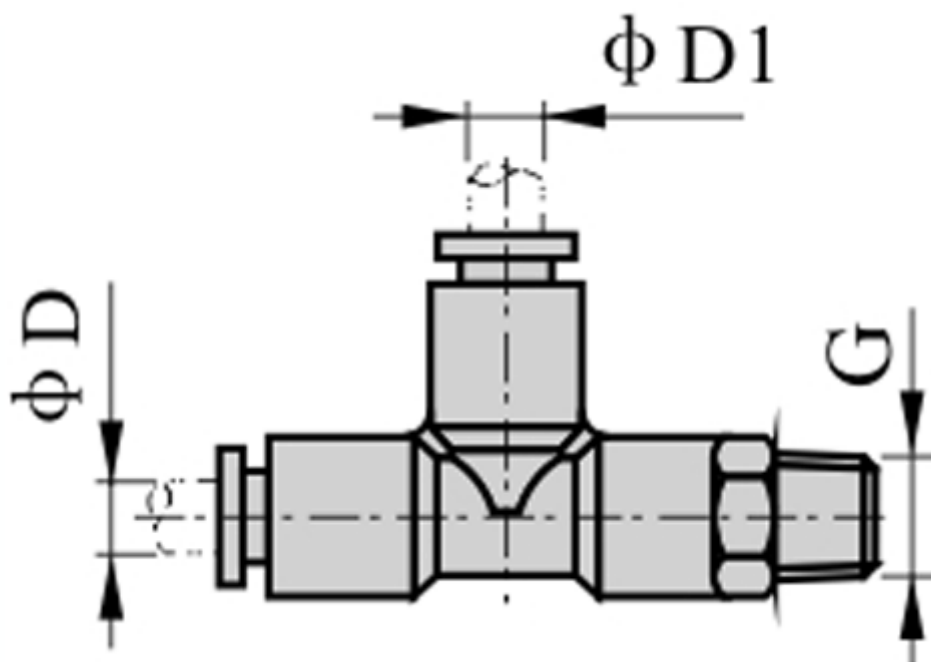

Data Sheet

Article number: 58EPD1203

Description: Fitting EPD1203 Tee connector
male thread 3/8", tube diameter 12

Measures

D = 12
Thread = 3/8"